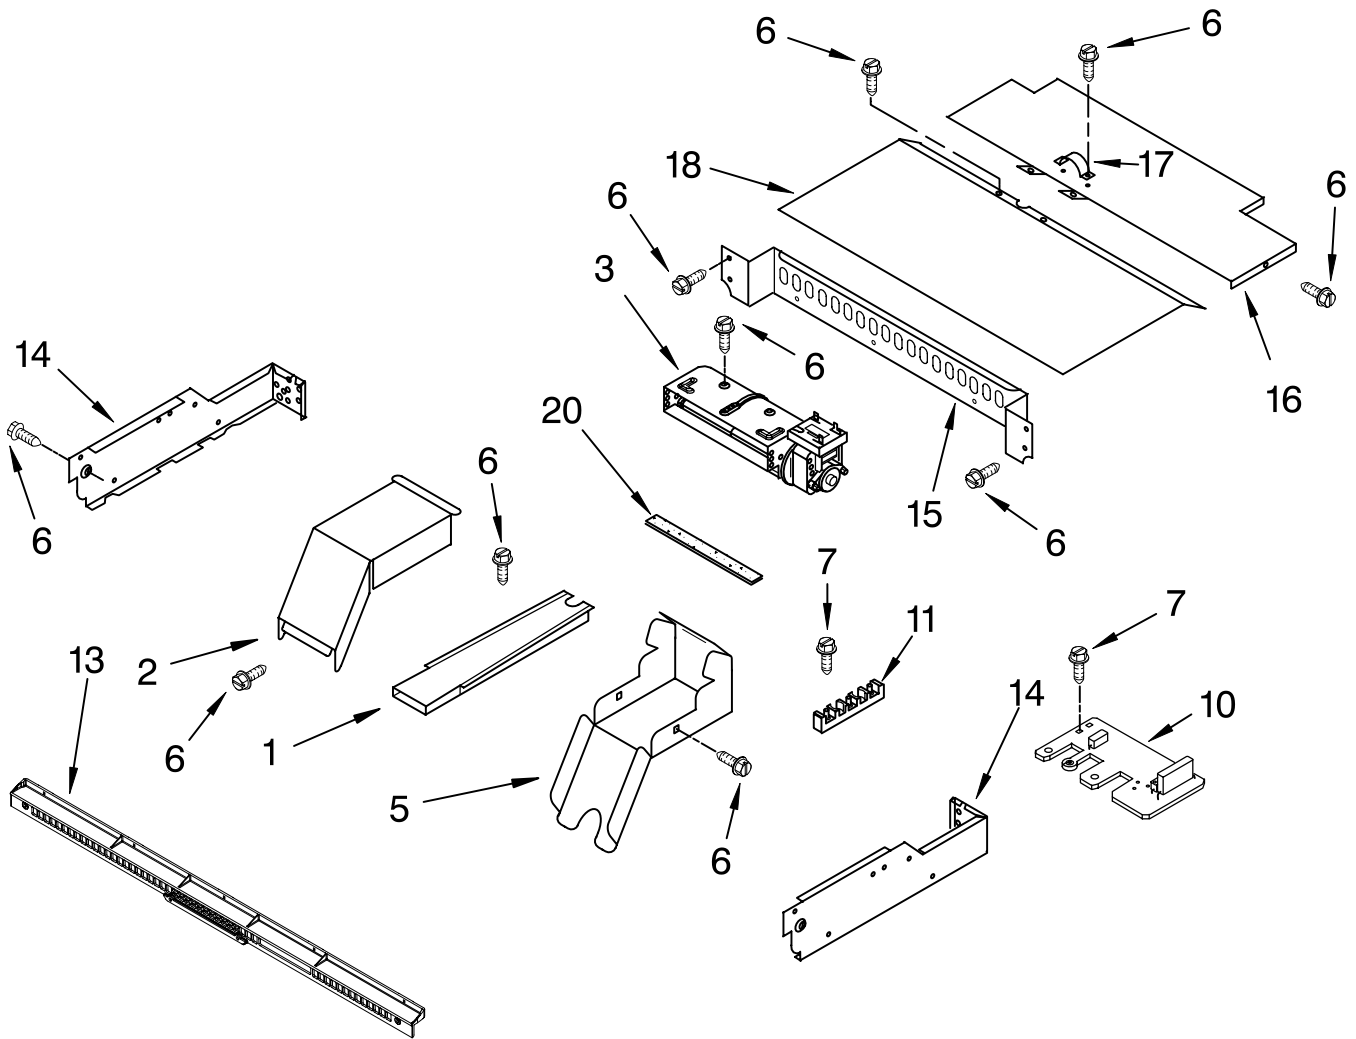

TOP VENTING PARTS

For Models: GBS277PRQ01, GBS277PRB01, GBS277PRS01
(Designer White) (Black) (Stainless Steel)

Illus. No.	Part No.	DESCRIPTION
1	4451759	Vent, Exhaust
2	4455178	Elbow, Vent-Top
3	4457289	Blower 60MM
5	4455177	Elbow, Vent-Bottom
6	4449809	Screw, 8-18 x 3/8
10	4451985	Suppressor

Illus. No.	Part No.	DESCRIPTION
11	4449868	Block, Terminal
13	8303498	Vent, (Control Panel)
14	4450038	Screw Side, Control Top
	4451597	Right
	4451598	Left

Illus. No.	Part No.	DESCRIPTION
15	9759135	Back, Control
16	4450550	Cover, Top Rear
17	4448664	Clamp
18	4452366	Cover, Top Front
20	4451758	Seal, Foam

FOR ORDERING INFORMATION REFER TO PARTS PRICE LIST